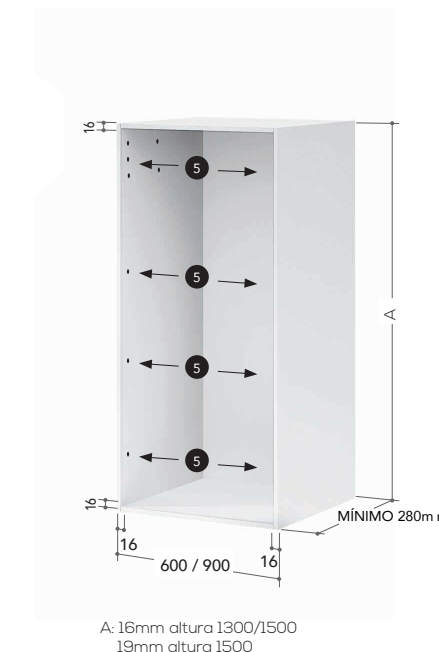

| Sistema de montaje | Installation system | Système d'installation

Nuestro Kit persiana es rápido y fácil de montar, se instala sobre el frente del módulo, sin necesidad de ningún mecanizado.

Si precisas adaptar la persiana a una medida especial, te será muy fácil. Para ajustar el ancho de la persiana, tienes que cortar las lamas y la cornisa y para ajustar la altura, cortarás los dos perfiles guía por la parte inferior.

Our roller shutter kit system is quick and easy to assemble and front mounted, without needing any machining.

If you need to adjust the roller shutter to a specific measurement, it will be very easy for you. To adjust the width of the roller shutter, you only have to cut the slats and the cornice, and to adjust its height, you have to cut the two guides at the bottom.

Notre persienne en kit est rapide et facile à monter, elle s'installe sur le devant du module, sans besoin d'usinage.

Si vous avez besoin d'adapter la persienne à une dimension particulière, ce sera très simple. Pour adapter la largeur de la persienne, vous devez découper les lames et la corniche et adapter la hauteur, vous couperez les deux profils à glissière sur la partie inférieure.

1 **Elementos Kit Rulox**
Rulox elements
Éléments Rulox Volets Roulants

2 **Medidas del módulo de montaje (mm)**
Assembly module measurements (mm)
Dimensions du module de montage (mm)

3 **Ubicación de las piezas**
Part location
Emplacement des pièces