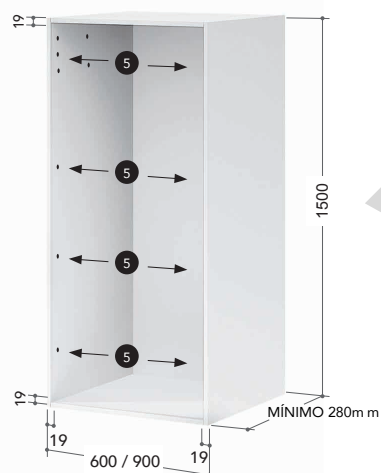

Kit Persiana para Tablero 19mm

Roller Shutters for 19mm Board

Persienne en Kit Système for 19mm Board

Pensando en las necesidades de los usuarios, servicanto ha desarrollado varios modelos de persiana para tablero de 19mm, una opción práctica y cada vez más solicitada. Los nuevos kits de persiana se adaptan a las medidas de un módulo construido con tablero de 19mm de grosor sin necesidad de manipular la persiana. de hecho, los perfiles son nuevos y han sido modificados para que se ajusten perfectamente.

Taking into account the needs of users, servicanto has developed several models of roller shutters for 19mm board, a practical option and each time requested. The new roller shutter are adapted to the measurements of a module built with a 19mm thick Board without needing to handle it. in fact the profiles are brand new and have been modified to fit perfectly.

Robustes et avant-gardistes, cette famille d'excellente qualité métallique, intègre trois finitions différenciées: Acier brossé, Aluminium et Acier verre.

Pensant aux besoins des utilisateurs, servicanto a développé plusieurs modèles de persienne for 19mm board, une option pratique et chaque temps demandé. les nouveaux persiennes sont adaptés aux mesures d'un module construit avec une carte de 19 mm d'épaisseur sans nécessité de manipuler le persienne. En fait, les profils sont neufs et ont été modifiés pour s'adapter parfaitement.

1 **Elementos Kit Rulox**
Rulox elements
Éléments Rulox Volets Roulants

2 **Medidas del módulo de montaje (mm)**
Assembly module measurements (mm)
Dimensions du module de montage (mm)

3 **Ubicación de las piezas**
Part location
Emplacement des pièces

Acabado | Finishes | Finis

Ref. Kit 147/148

Ref. Kit 141/142

Ref. Kit 144/145

Ref. Kit 197/198