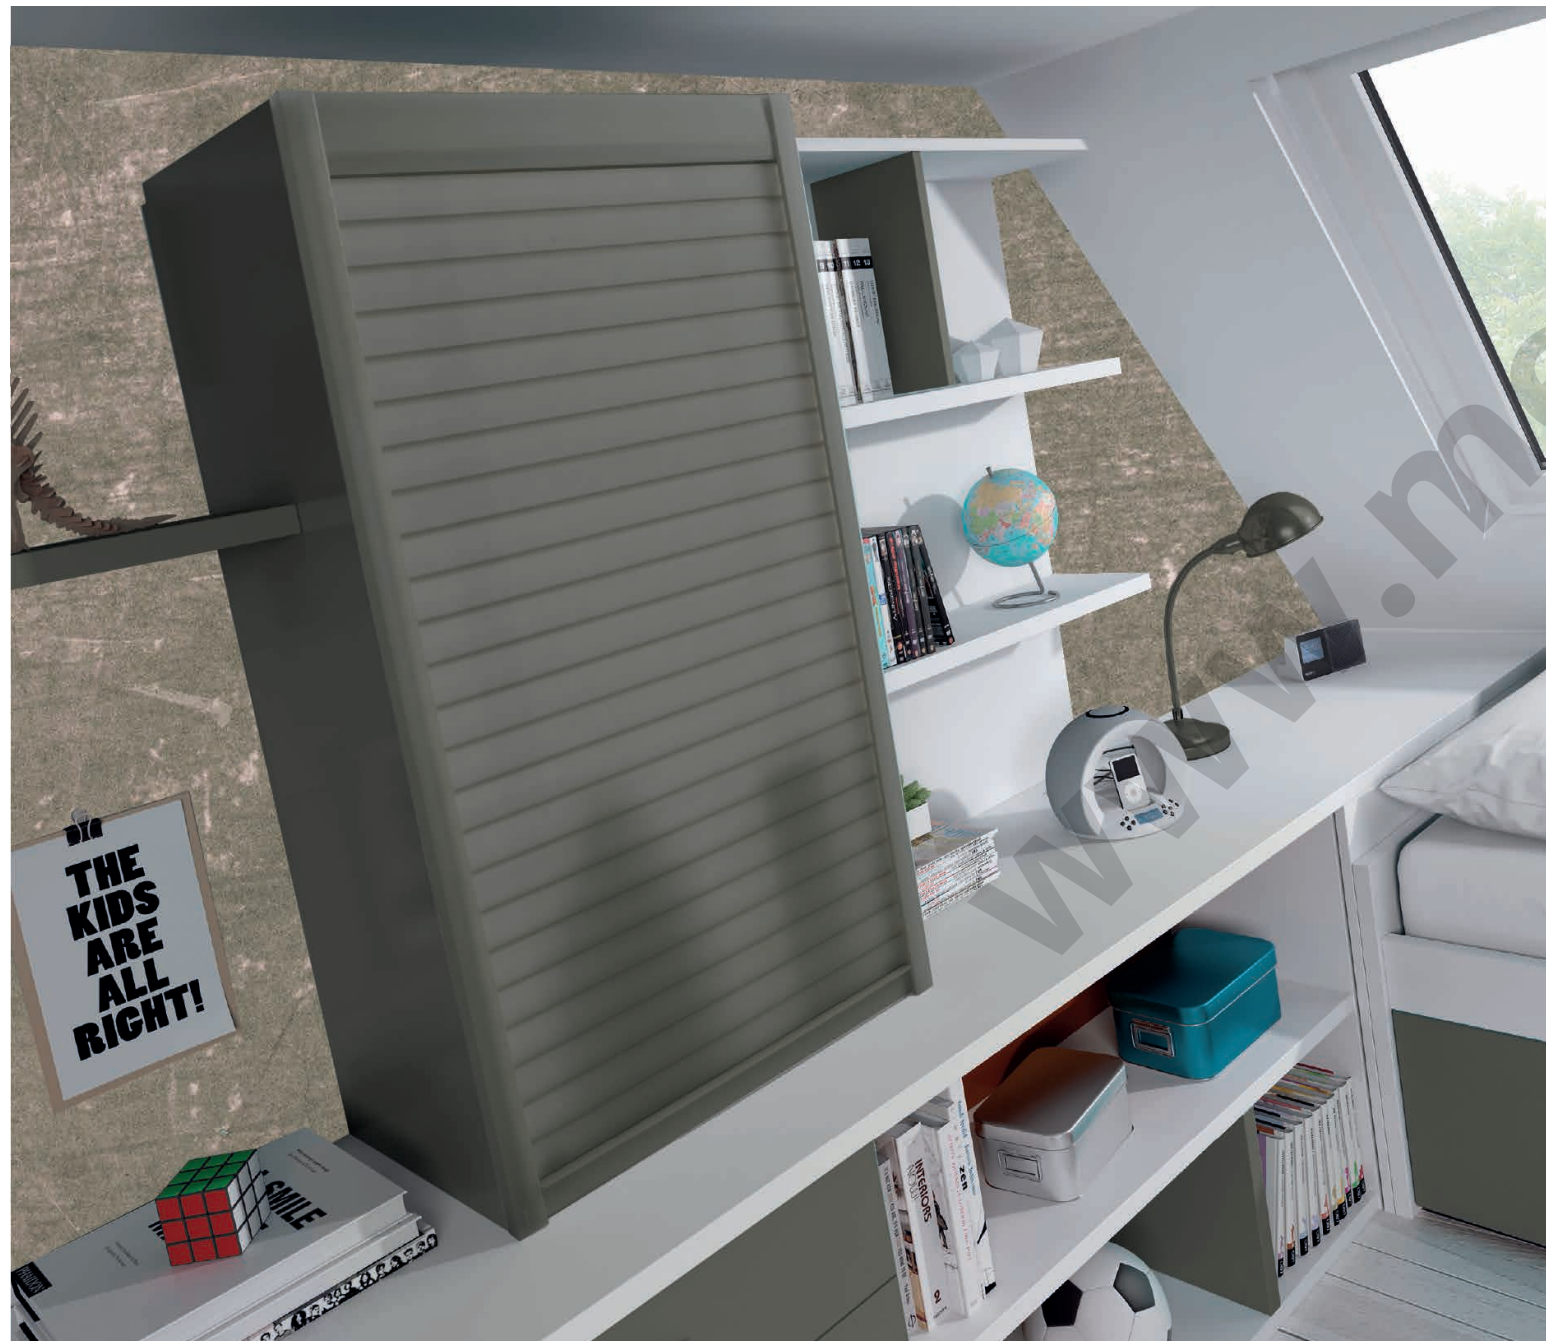

Ice
Ice
Ice

Con tonalidad semitransparente, atrevete a dar un toque gélido a la cocina, habitaciones infantiles, juveniles y en tú hogar, incluso puedes iluminarla por dentro con LED.

With its semi-transparent slats, dare to make the kitchen, and children's/youth bedrooms in your home look cool. What's more, you can even illuminate it from within with LEDs.

Dans une teinte semi-transparente, osez donner une touche glacée à la cuisine, aux chambres d'enfants et de jeunes et à votre foyer. Vous pouvez même l'éclairer de l'intérieur avec des LED.

Acabado | Finishes | Finis

Blanca
White
Blanc

Ref. Kit 70/71

Verde
Green
Vert

Ref. Kit 72/73

Azul
Blue
Bleu

Ref. Kit 74/75

Humo
Smoke
Fumée

Ref. Kit 76/77