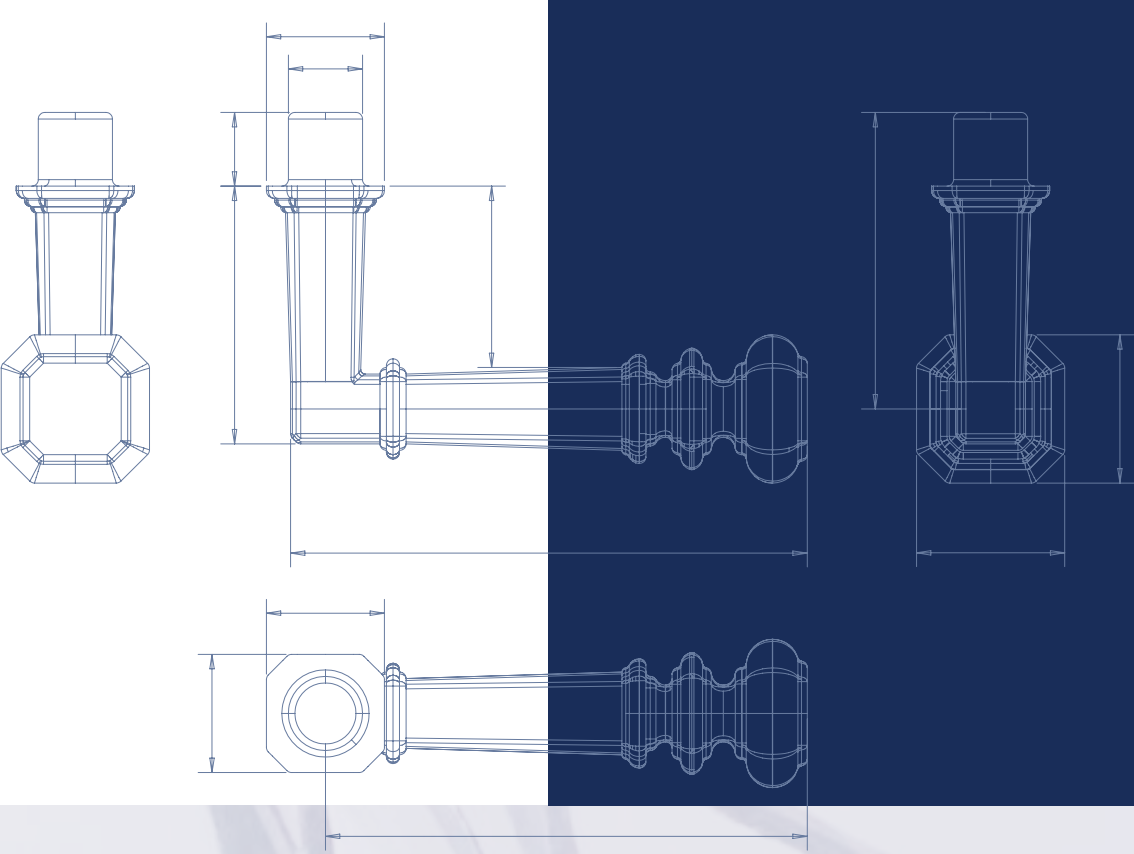

ref. 2028
bocallaves
escutcheon yale