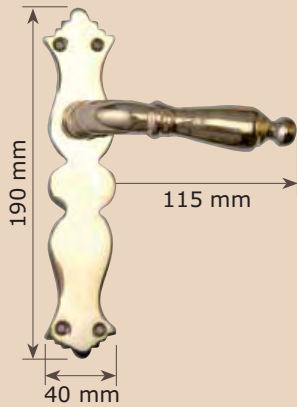

Ref. AL120J
Picaporte Mallorca

Ref. AL120K
Picaporte Mallorca
Latón Niquelado

Ref. AL34J
Picaporte Clásico

Ref. AL48J
Bocallave Mallorca
Ref. AL48-1J Yale

Ref. AL43J
Bocallave Rombo

Ref. AL46J
Bocallave Oval

Ref. AL42J
Bocallave Especial

Ref. AL41J
Bocallave redondo

Ref. ML12J
Manilla Clásica

Ref. ML12-2-2J
Manilla Clásica
con Placa Primavera AL62J

Ref. ML12-2-2JB
Manilla Clásica
con Placa Primavera AL62J
bocallave

Ref. ML1-2J
Manilla Trenzada
con Placa Clásica AL61J

Ref. ML19-3J
Manilla Campanet
con Placa Oval AL65J

Ref. AL65J
Placa Oval

Ref. BULJ
Buzón

Ref. AL90J
Pestillo Menorca

Ref. ML32J
Maneta Pomo Mallorca

Ref. ML33J
Maneta Cerradura