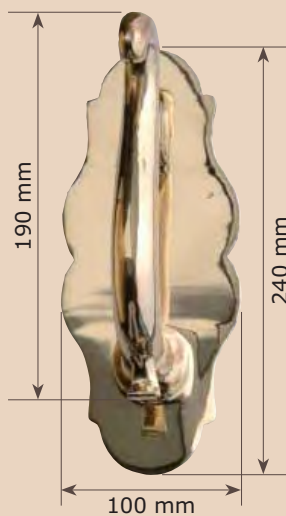

Ref. CEN4M

Cenicero cuadrado de 80x80 mm.

Ref. CEN2M

Cenicero rectangular de 155x45 mm.

Ref. CEN3M

Cenicero redondo de 90 mm.

Ref. CEN1M

Cenicero ovalado de 205x50 mm.

Ref. TOPE2M
Tope Cilindro de 20x30 mm.

Ref. ESE2M
Ese retenida clásica
para ventana

Ref. AR10M
Reja de Forja 550x460 mm.

Ref. AR10M40
Reja de Forja 400x400 mm.

Ref. AR10M43X30
Reja de Forja 430x300 mm.

Ref. AR10M53X43
Reja de Forja 530x430 mm.

Ref. AL120J
Picaporte Mallorca

Ref. AL120K
Picaporte Mallorca
Latón Niquelado

Ref. AL34J
Picaporte Clásico

Ref. AL48J
Bocallave Mallorca
Ref. AL48-1J Yale

Ref. AL43J
Bocallave Rombo

Ref. AL46J
Bocallave Oval