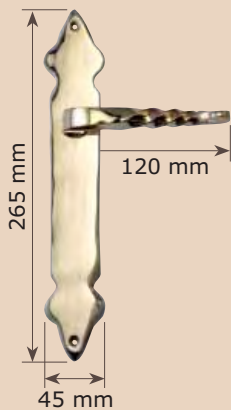

Ref. AL120J
Picaporte Mallorca

Ref. AL120K
Picaporte Mallorca
Latón Niquelado

Ref. AL34J
Picaporte Clásico

Ref. AL48J
Bocallave Mallorca
Ref. AL48-1J Yale

Ref. AL43J
Bocallave Rombo

Ref. AL46J
Bocallave Oval

Ref. AL42J
Bocallave Especial

Ref. AL41J
Bocallave redondo

Ref. ML12J
Manilla Clásica

Ref. ML12-2-2J
Manilla Clásica
con Placa Primavera AL62J

Ref. ML12-2-2JB
Manilla Clásica
con Placa Primavera AL62J
bocallave

Ref. ML1-2J
Manilla Trenzada
con Placa Clásica AL61J

Ref. ML19-3J
Manilla Campanet
con Placa Oval AL65J

Ref. AL65J
Placa Oval

Ref. BULJ
Buzón

Ref. AL90J
Pestillo Menorca

Ref. ML32J
Maneta Pomo Mallorca

Ref. ML33J
Maneta Cerradura